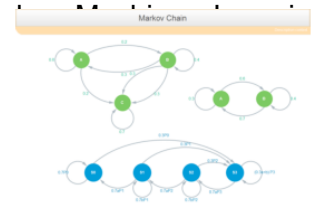

VIEWERS EMOTIONAL SENSOR

- Real-time emotional computing powered approach
- N-Grams model based analysis