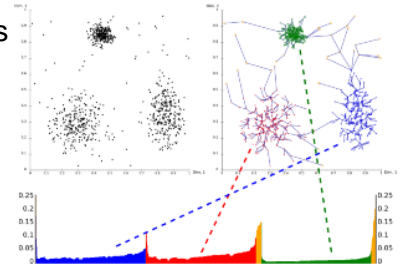

VIEWERS EMOTIONAL SENSOR

- Real-time emotional computing powered approach
- N-Grams model based analysis

Benefits

- Detection and targeting of emotions in real-time
- Low hardware imprint
- Privacy based approach
- Very scalable
- Many use cases available